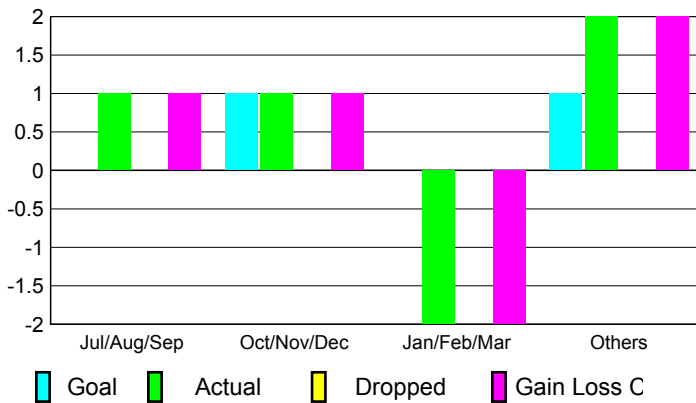

2008-2009 GMT Quarterly Report for District (or Undistricted) **District 11BS**

GMT: **Gerd Anselmann**

Location: **GERMANY**

GMT CA: **4**

CLUBS

Club Results 2008-2009

Clubs 2007-2008

| Month | New Club Goal | Actual New Clubs | Actual Dropped Clubs | Gain/Loss of Clubs | Gain/Loss of Clubs |
|---------------|---------------|------------------|----------------------|--------------------|--------------------|
| Jul/Aug/Sep | 0 | 1 | 0 | 1 | 0 |
| Oct/Nov/Dec | 1 | 1 | 0 | 1 | 0 |
| Jan/Feb/Mar | 0 | -2 | 0 | -2 | 0 |
| Apr/May/June | 1 | 2 | 0 | 2 | 1 |
| Totals | 2 | 2 | 0 | 2 | 1 |

Club Results 2008-2009

Goal, New, Dropped, Gain/Loss

Comparison of Club Gain/Loss

Current Year Compared to the Previous Year

YTD Status Quo Clubs 2008-2009

Status Quo Clubs Compared to Status Quo Members

MEMBERSHIP

Membership Results 2008-2009

Membership 2007-2008

| Month | Net Memb Goal | Actual New Memb | Actual Dropped Memb | Gain/Loss of Memb | Gain/Loss of Memb |
|---------------|---------------|-----------------|---------------------|-------------------|-------------------|
| Jul/Aug/Sep | 25 | 91 | -36 | 55 | -6 |
| Oct/Nov/Dec | 25 | 62 | -30 | 32 | 5 |
| Jan/Feb/Mar | 25 | 66 | -44 | 22 | -7 |
| Apr/May/June | 25 | 41 | -46 | -5 | 42 |
| Totals | 100 | 260 | -156 | 104 | 34 |