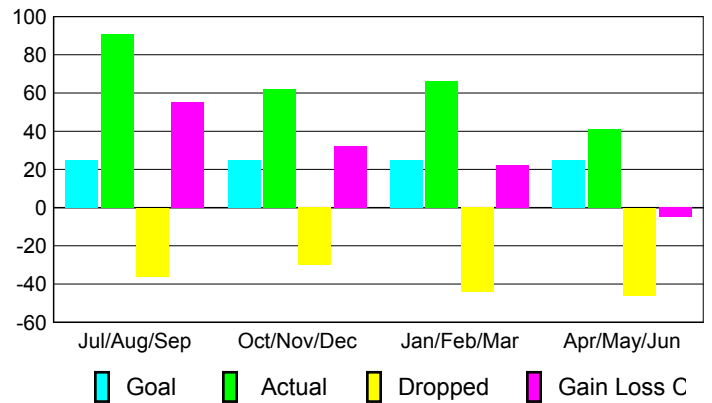

Membership Results 2008-2009

Goal, New, Dropped, Gain/Loss

Comparison of Membership Gain/Loss

Current Year Compared to the Previous Year