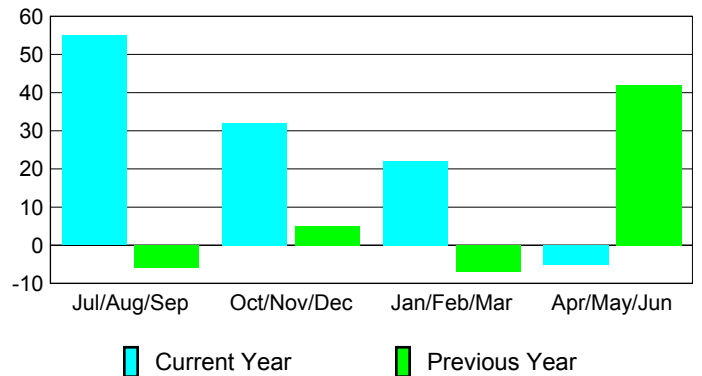

Membership Results 2008-2009

Membership 2007-2008

| Month | Net Memb Goal | Actual New Memb | Actual Dropped Memb | Gain/Loss of Memb | Gain/Loss of Memb |
|---------------|---------------|-----------------|---------------------|-------------------|-------------------|
| Jul/Aug/Sep | 25 | 91 | -36 | 55 | -6 |
| Oct/Nov/Dec | 25 | 62 | -30 | 32 | 5 |
| Jan/Feb/Mar | 25 | 66 | -44 | 22 | -7 |
| Apr/May/June | 25 | 41 | -46 | -5 | 42 |
| Totals | 100 | 260 | -156 | 104 | 34 |

Membership Results 2008-2009

Goal, New, Dropped, Gain/Loss

Comparison of Membership Gain/Loss

Current Year Compared to the Previous Year

Gender Comparison 2008-2009

Jul/Aug/Sep

Oct/Nov/Dec

Jan/Feb/Mar

Apr/May/June

Male

Female