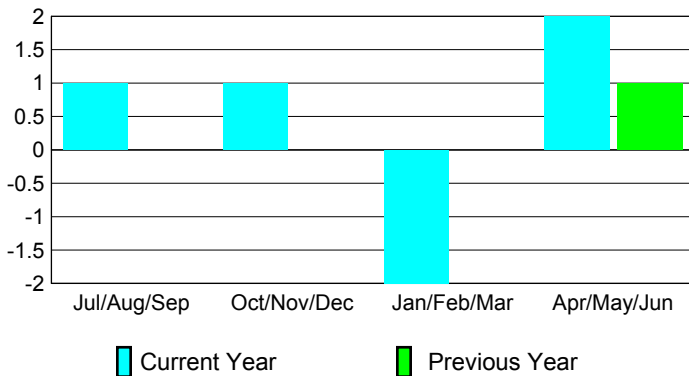

2008-2009 GMT Quarterly Report for District (or Undistricted) **District 11BS**

GMT: **Gerd Anselmann**

Location: **GERMANY**

GMT CA: **4**

CLUBS

Club Results 2008-2009

Clubs 2007-2008

| Month | New Club Goal | Actual New Clubs | Actual Dropped Clubs | Gain/Loss of Clubs | Gain/Loss of Clubs |
|---------------|---------------|------------------|----------------------|--------------------|--------------------|
| Jul/Aug/Sep | 0 | 1 | 0 | 1 | 0 |
| Oct/Nov/Dec | 1 | 1 | 0 | 1 | 0 |
| Jan/Feb/Mar | 0 | -2 | 0 | -2 | 0 |
| Apr/May/June | 1 | 2 | 0 | 2 | 1 |
| Totals | 2 | 2 | 0 | 2 | 1 |

Club Results 2008-2009

Goal, New, Dropped, Gain/Loss

Comparison of Club Gain/Loss

Current Year Compared to the Previous Year

YTD Status Quo Clubs 2008-2009

Status Quo Clubs Compared to Status Quo Members

MEMBERSHIP